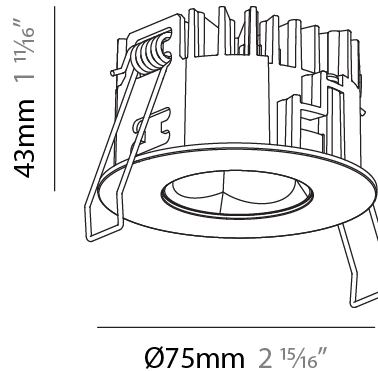

GENERAL

Series: Oiko Pro Round
Subseries: Oiko Pro Round
Brand: Prolicht
Division: Architectural
Mounting Type: Recessed
Mounting Location: Ceiling
Subcategory: Downlight

PHYSICAL

Shape: Round
Diameter (mm): 75
Diameter (in): 2 15/16
Height (mm): 43
Height (in): 1 11/16
Ceiling Thickness (mm): 1 - 25
Ceiling Thickness (in): 1/16 - 1 3/16
Min. Recessing Depth (mm): 50
Min. Recessing Depth (in): 1 15/16
Light Distribution: Direct
Diffuser: Lens Pack - Spread Lens / Linear Spread Lens / Honeycomb Louver
Fixture Finish: SSR / BKV / CWI / CRY / HAB / UFT / ITA / RUA / FTG / MYG / LOD / PUS / FRO / FUP / KIA / POP / BLS / SPG / MEY / GOH / GUM / CHC / COM / ABZ / JAG / OBR / MOS / ROR
Fixture Material: Aluminum Die Cast
Cut-out Measurements: 68mm / 2 11/16" Diameter

ELECTRICAL

Lamp Type: LED (Zhaga Standard)
Input Wattage (W): 14
Total Output Wattage (W): 12.7
Dimming: Dali Dimming
Driver Included: No
Driver Location: Recessed Housing
Driver Type: Constant Current - Universal (120Vac only for DALI driver)
Driver Class: Class 2
Input Voltage (V): 120 - 277
Constant Current (MA): 700

LED

Color Temperature (°K): 2700-6500 Tunable White
Max. Delivered Lumen (lm): 1381
Nominal Lumen (lm): 1460
CRI: >93 CRI
Lamp Life (hrs): 50000
Special LEDs offerings: Tunable White

OPTICAL

Reflector°: 62
Adjustability: Fixed

RATINGS AND CERTIFICATIONS

Certified By: Certified for North American Standards
IP rating: IP20