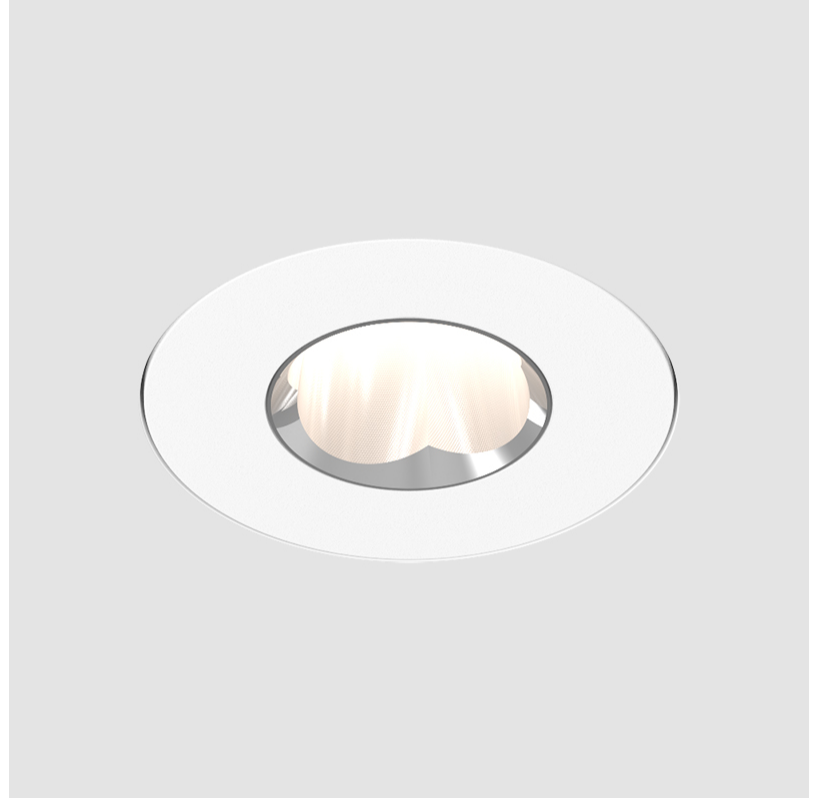

GENERAL

Series: Oiko Pro Round
Subseries: Oiko Pro Round Fixed
Brand: Prolicht
Division: Architectural
Mounting Type: Trimless
Mounting Location: Ceiling
Subcategory: Downlight

PHYSICAL

Shape: Round
Diameter (mm): 75
Diameter (in): 2 ¹⁵/₁₆
Height (mm): 51
Height (in): 2
Ceiling Thickness (mm): 10 / 12.5 / 15 / 25
Ceiling Thickness (in): 3/8 or 1/2 or 9/16 or 1
Min. Recessing Depth (mm): 55
Min. Recessing Depth (in): 2 ³/₁₆
Light Distribution: Direct
Diffuser: Lens Pack - Spread Lens / Linear Spread Lens / Honeycomb Louver
Fixture Finish: SSR / BKV / CWI / CRY / HAB / UFT / ITA / RUA / FTG / MYG / LOD / PUS / FRO / FUP / KIA / POP / BLS / SPG / MEY / GOH / GUM / CHC / COM / ABZ / JAG / OBR / MOS / ROR
Fixture Material: Aluminum Die Cast
Cut-out Measurements: 86mm / 2 11/16" Diameter

ELECTRICAL

Lamp Type: LED (Zhaga Standard)
Input Wattage (W): 14
Total Output Wattage (W): 12.7
Dimming: Dali Dimming
Driver Included: No
Driver Location: Recessed Housing
Driver Type: Constant Current - Universal (120Vac only for DALI driver)
Driver Class: Class 2
Input Voltage (V): 120 - 277
Constant Current (MA): 700

LED

Color Temperature (°K): 2700-6500 Tunable White
Max. Delivered Lumen (lm): 1240
Nominal Lumen (lm): 1460
CRI: >90 CRI
Lamp Life (hrs): 50000
Special LEDs offerings: Tunable White

OPTICAL

Reflector°: 52
Adjustability: Fixed

RATINGS AND CERTIFICATIONS

Certified By: Certified for North American Standards
IP rating: IP20